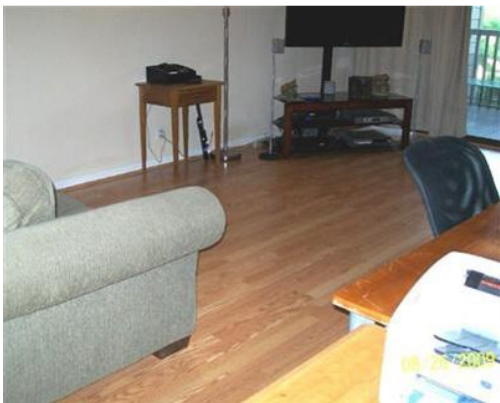

The Dining area has Laminate Hardwood flooring, new as of August 2009!

Our new Laminate HARDWOOD flooring is almost as pretty as me!

Wine Rack above the sink - a nice touch of class!

Many quality features in a limited space - a double sink is just one.

Surprising amount of cabinetry for LOTS of storage!

Microwave is placed above the Stove - no wasted space in this Kitchen!

Nice entry with easy-care Ceramic Tile!

Laminate Hardwood flooring flows continuously from the Bedroom through the Hallway and into the Living Room & Dining Area - and accents the beauty and comfort of this Condo! This flooring was newly installed August 2009!

Generous Living Room has enough space for an office/computer area!

Laminate Hardwood Flooring was QUALITY installed August 2009!

Lots of space, and a big closet in addition to a walk-in! Closets also have newly installed Laminate flooring (as of August 2009)!

Walk in Closet is also CEDAR lined!

Nicely maintained bath reflects Wildcat "true blue" spirit!

Tub is self contained unit.

Deck with Storage shed. Enjoy quiet evenings or entertaining!

View from Deck.

Another view from Deck.